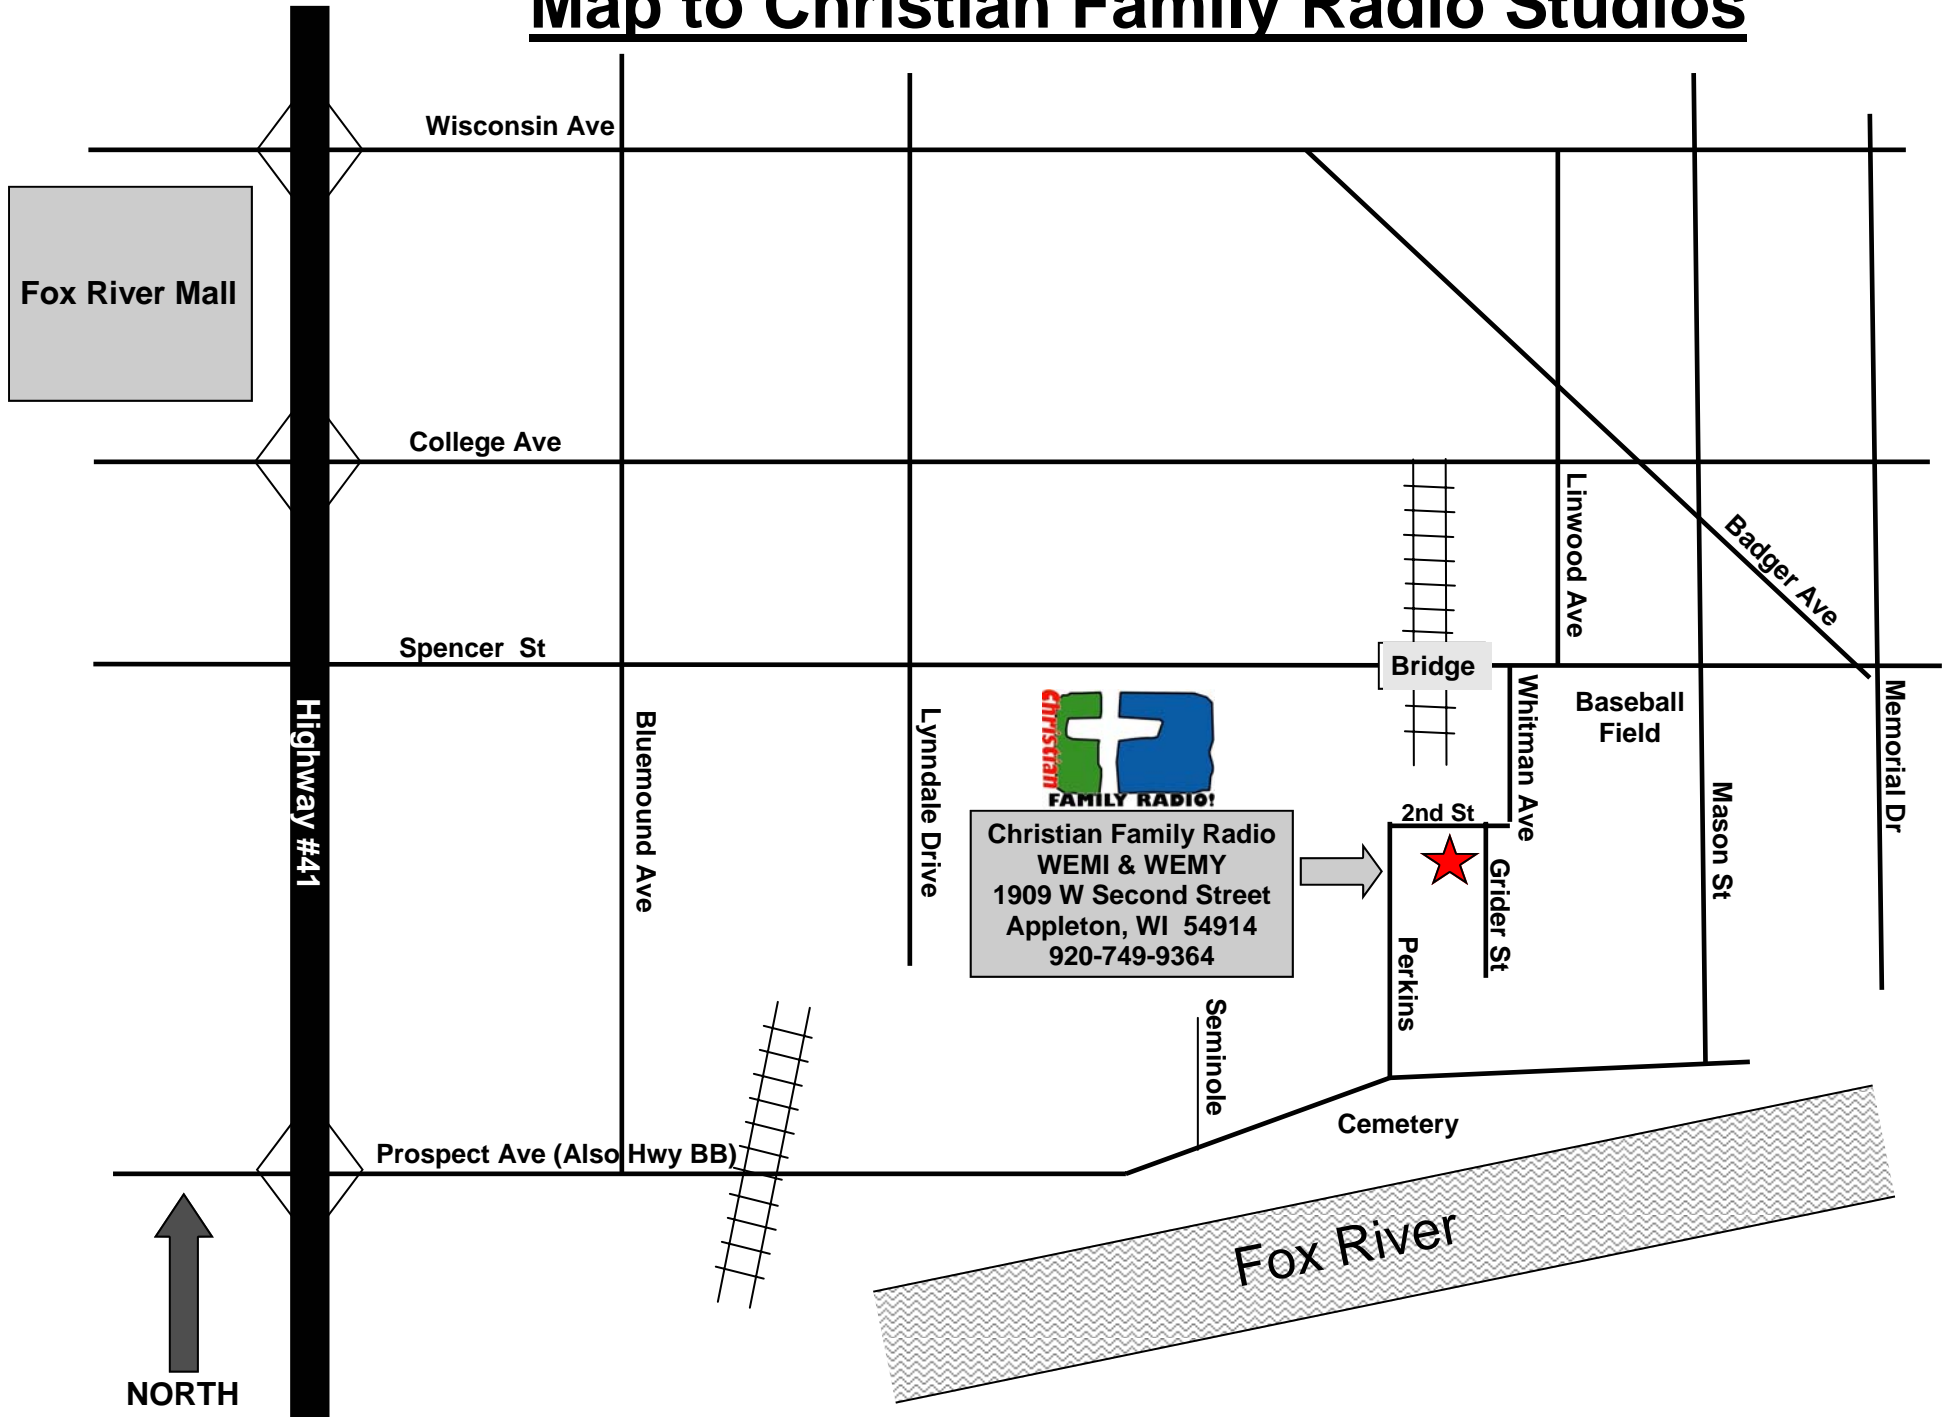

Map to Christian Family Radio Studios

Fox River Mall

Wisconsin Ave

College Ave

Spencer St

Highway #41

Bluemound Ave

Lyndale Drive

Mason St

Memorial Dr

Badger Ave

Cemetery

Fox River

NORTH